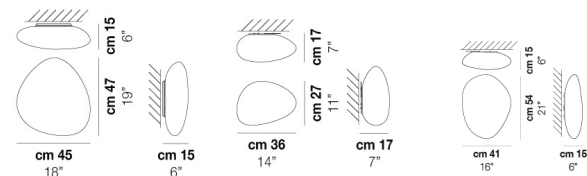

OTHER VERSION AVAILABLE

Click on the version to go to the web version of the product

NEOCH PP M

NEOCH PP P

NEOCH PP R