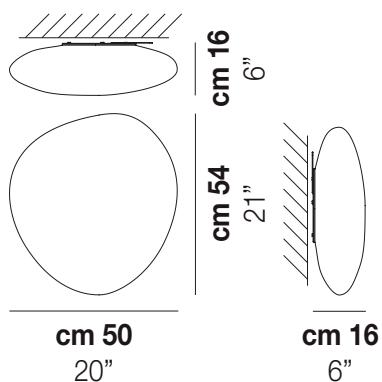

NEOCHIC PL G

TECHNICAL DATA:

CERTIFICATIONS:

LIGHT SOURCES

	2x77W	220-240 V 50/60 Hz	E27
	1x10W	220-240 V 50/60 Hz	Led 2700 K 10 W 230 V 1100 lm DIM2 Phase Cut
	1x19 W	39 V	Led 3000 K 19 W 39 V 2850 lm DIM2 Phase Cut
	1x10W	220-240 V 50/60 Hz	Led 3000 K 10 W 230 V 1100 lm DIM2 Phase Cut
	1x19 W	39 V	Led 3000 K 19 W 39 V 2850 lm DIM3 0-10V, Push

VOLUME	Mc 0,13
GROSS WEIGHT	Kg 7,5
NET WEIGHT	Kg 4,5

[download](#)

SHADE FINISHING

BCST

FRAME FINISHING

BC